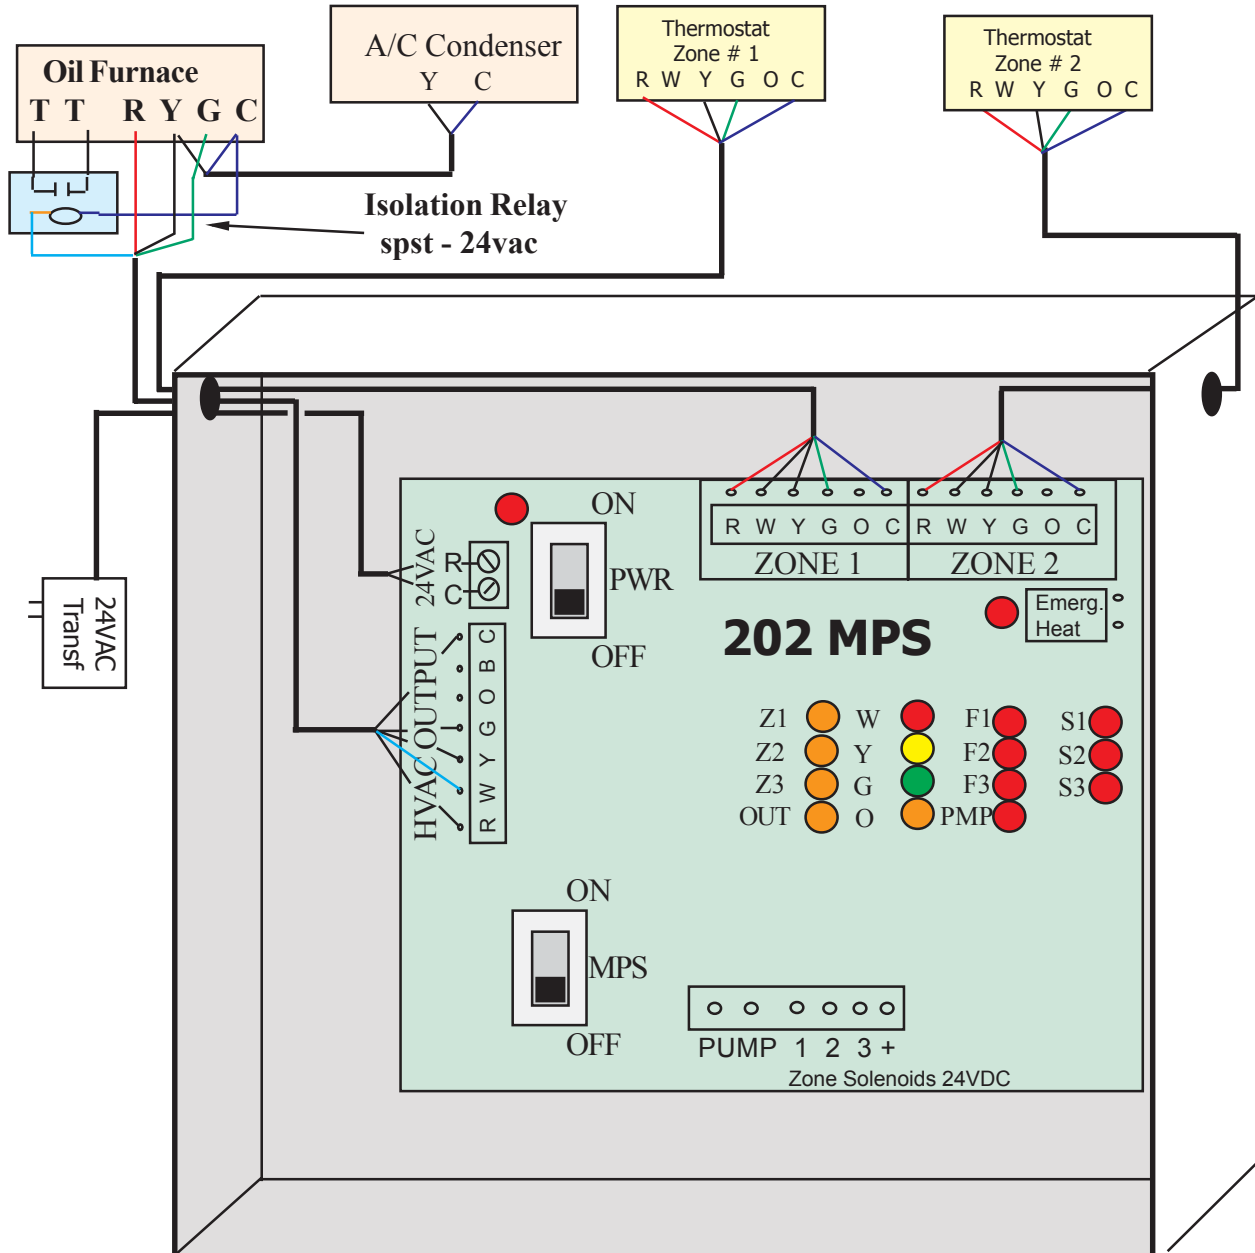

202 MPS Panel with Oil Burner Isolation Relay

Rev-4/27/06 jcr

Where Comfort is Guaranteed

216-831-6068 / Fax 216-831-6074

National Tech Support Hot Line 1-800-611-8312

www.arzelzoning.com