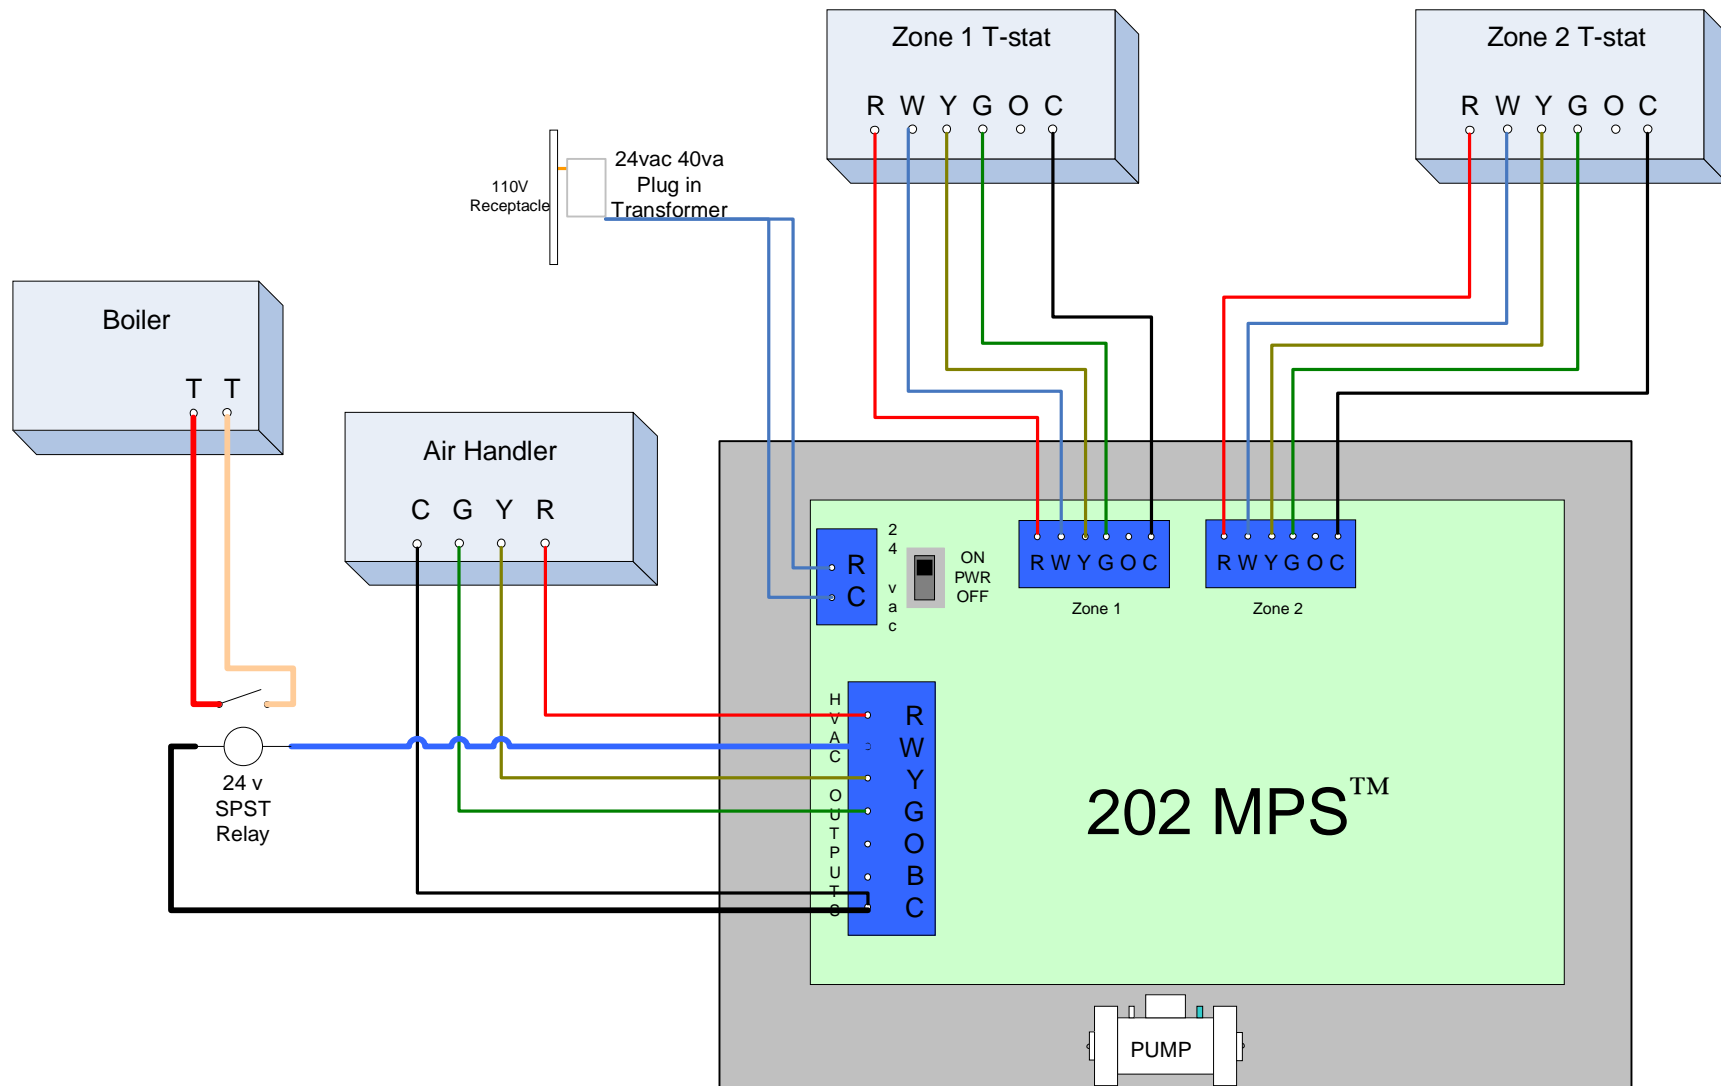

# Arzel 202 MPS Panel w/ SPST Relay to initiate HW Boiler

Arzel Zoning Technology, Inc.  
800-611-8312 / [www.arzelzoning.com](http://www.arzelzoning.com)