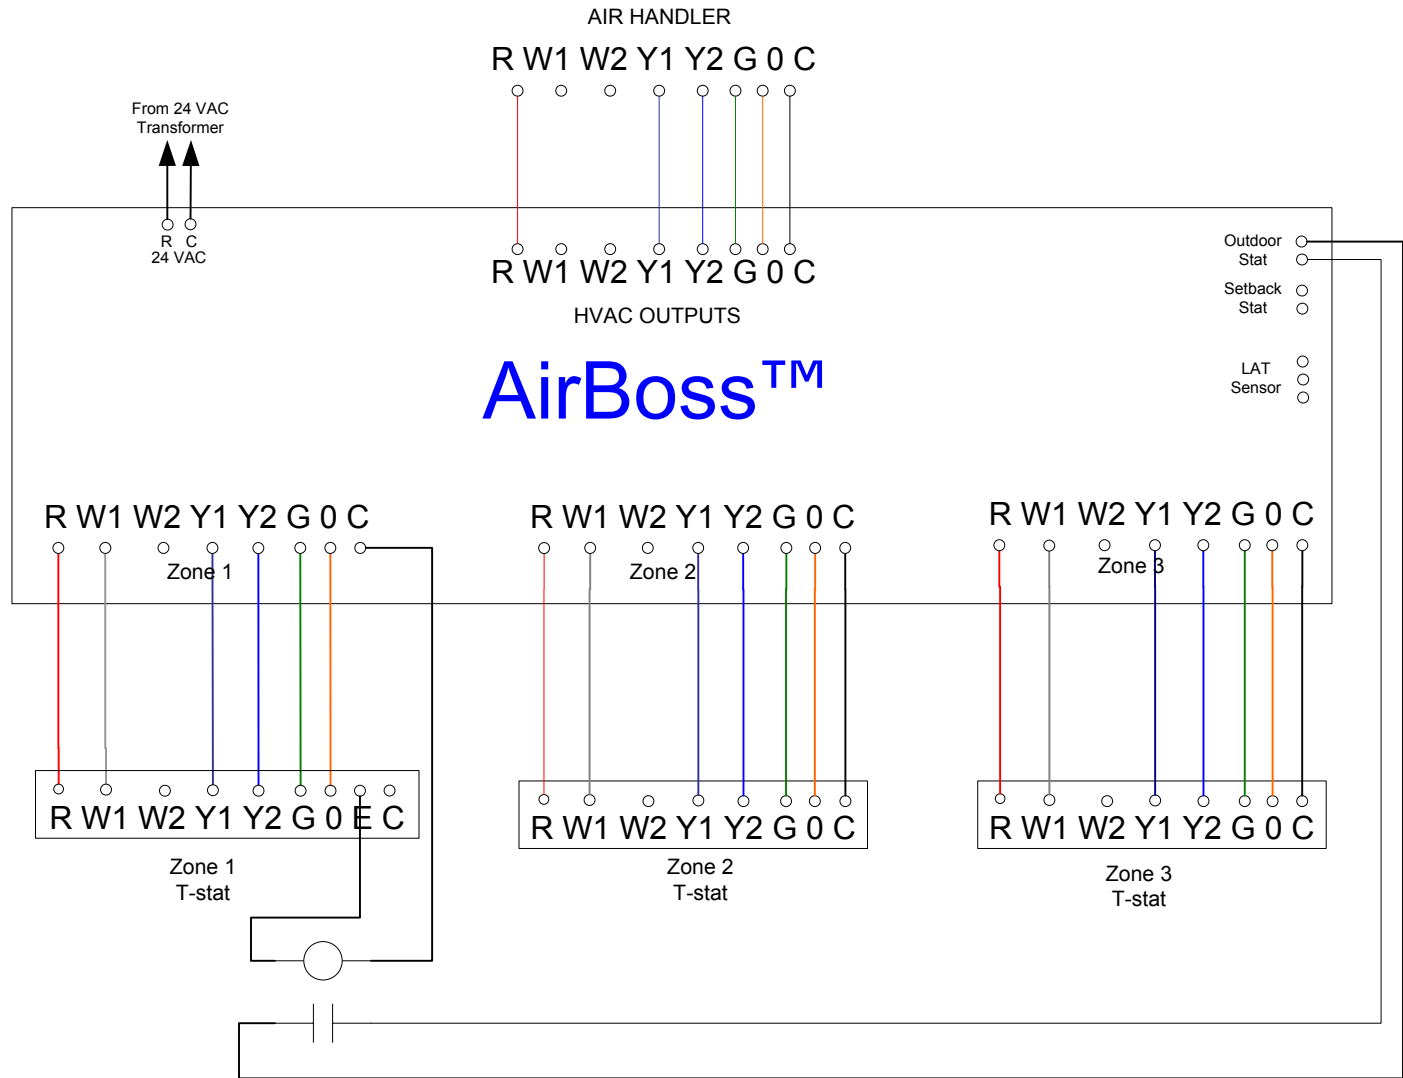

AirBoss with Emergency Heat Relay in Zone one. zone one.

Notes
 1. When zone one is switched to emergency heat it will energize the relay closing the contacts to the ODT.
 2. When the board receives a heat pump call it will output to the back-up heat.

Description: Ab w/EH relay zone 1

Drawing Number:

Drawn By: WM

Date Drawn: 12/07/07

Revision Date:

Arzel Zoning Technology, Inc.
 4801 Commerce Parkway
 Cleveland, OH 4128
 Ph: 800-611-8312
 www.arzelzoning.com