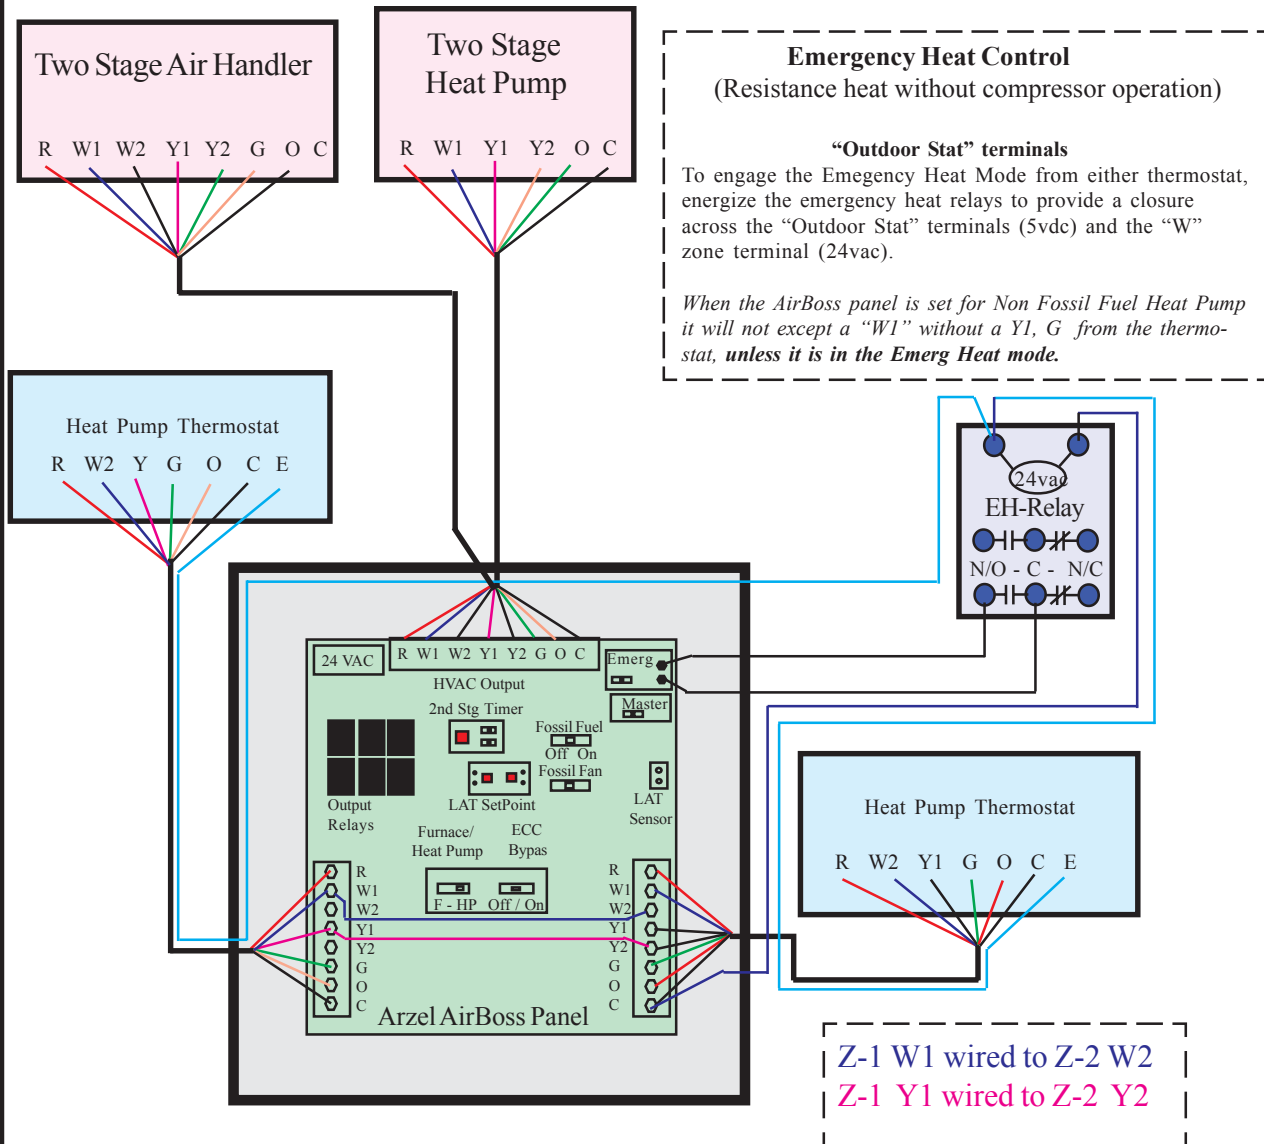

## AirBoss® Panel Wiring

### 2 Stg Heat Pump w/1 stg Stats & Crisscross Jumpers

**Controlling Two stage Heat Pump and Two Stage Auxiliary Heat w/ Single Stage Thermostats**  
*By placing a jumper from the Zone 1 - Y1 terminal to the Zone 2 - Y2 terminal. This wiring strategy will energize 2nd stage operation anytime both zones are calling and serve any single zone call with 1st stage operation.*