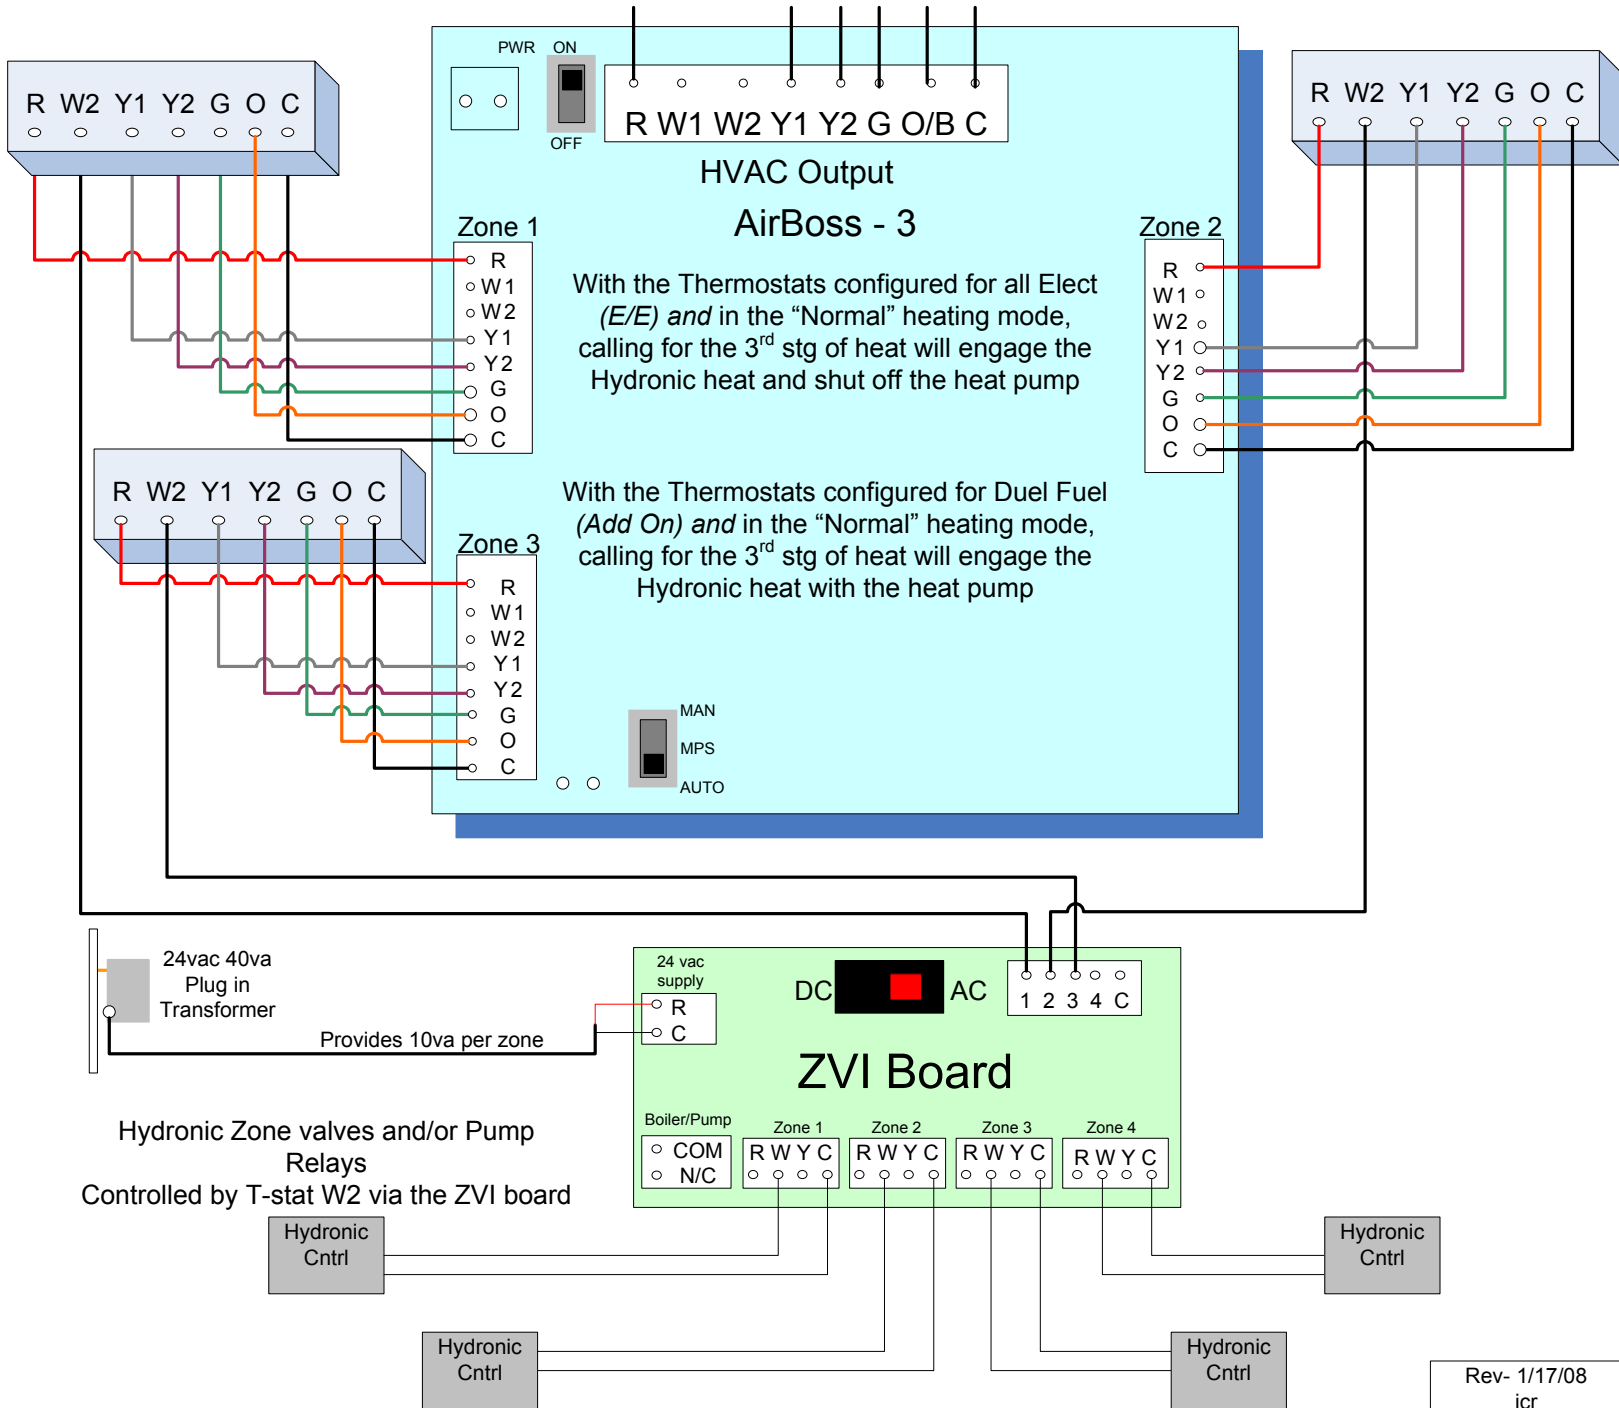

## AirBoss Diagram

*ZVI Board to control Hydronic Heat w/ 2 stg HP used as Back-Up*

With the Thermostat in the Emerg Ht mode  
it will use Hydronic Heat to serve the zones

With the Thermostat in the Normal Heat mode  
it will use the Heat Pump serve the zones