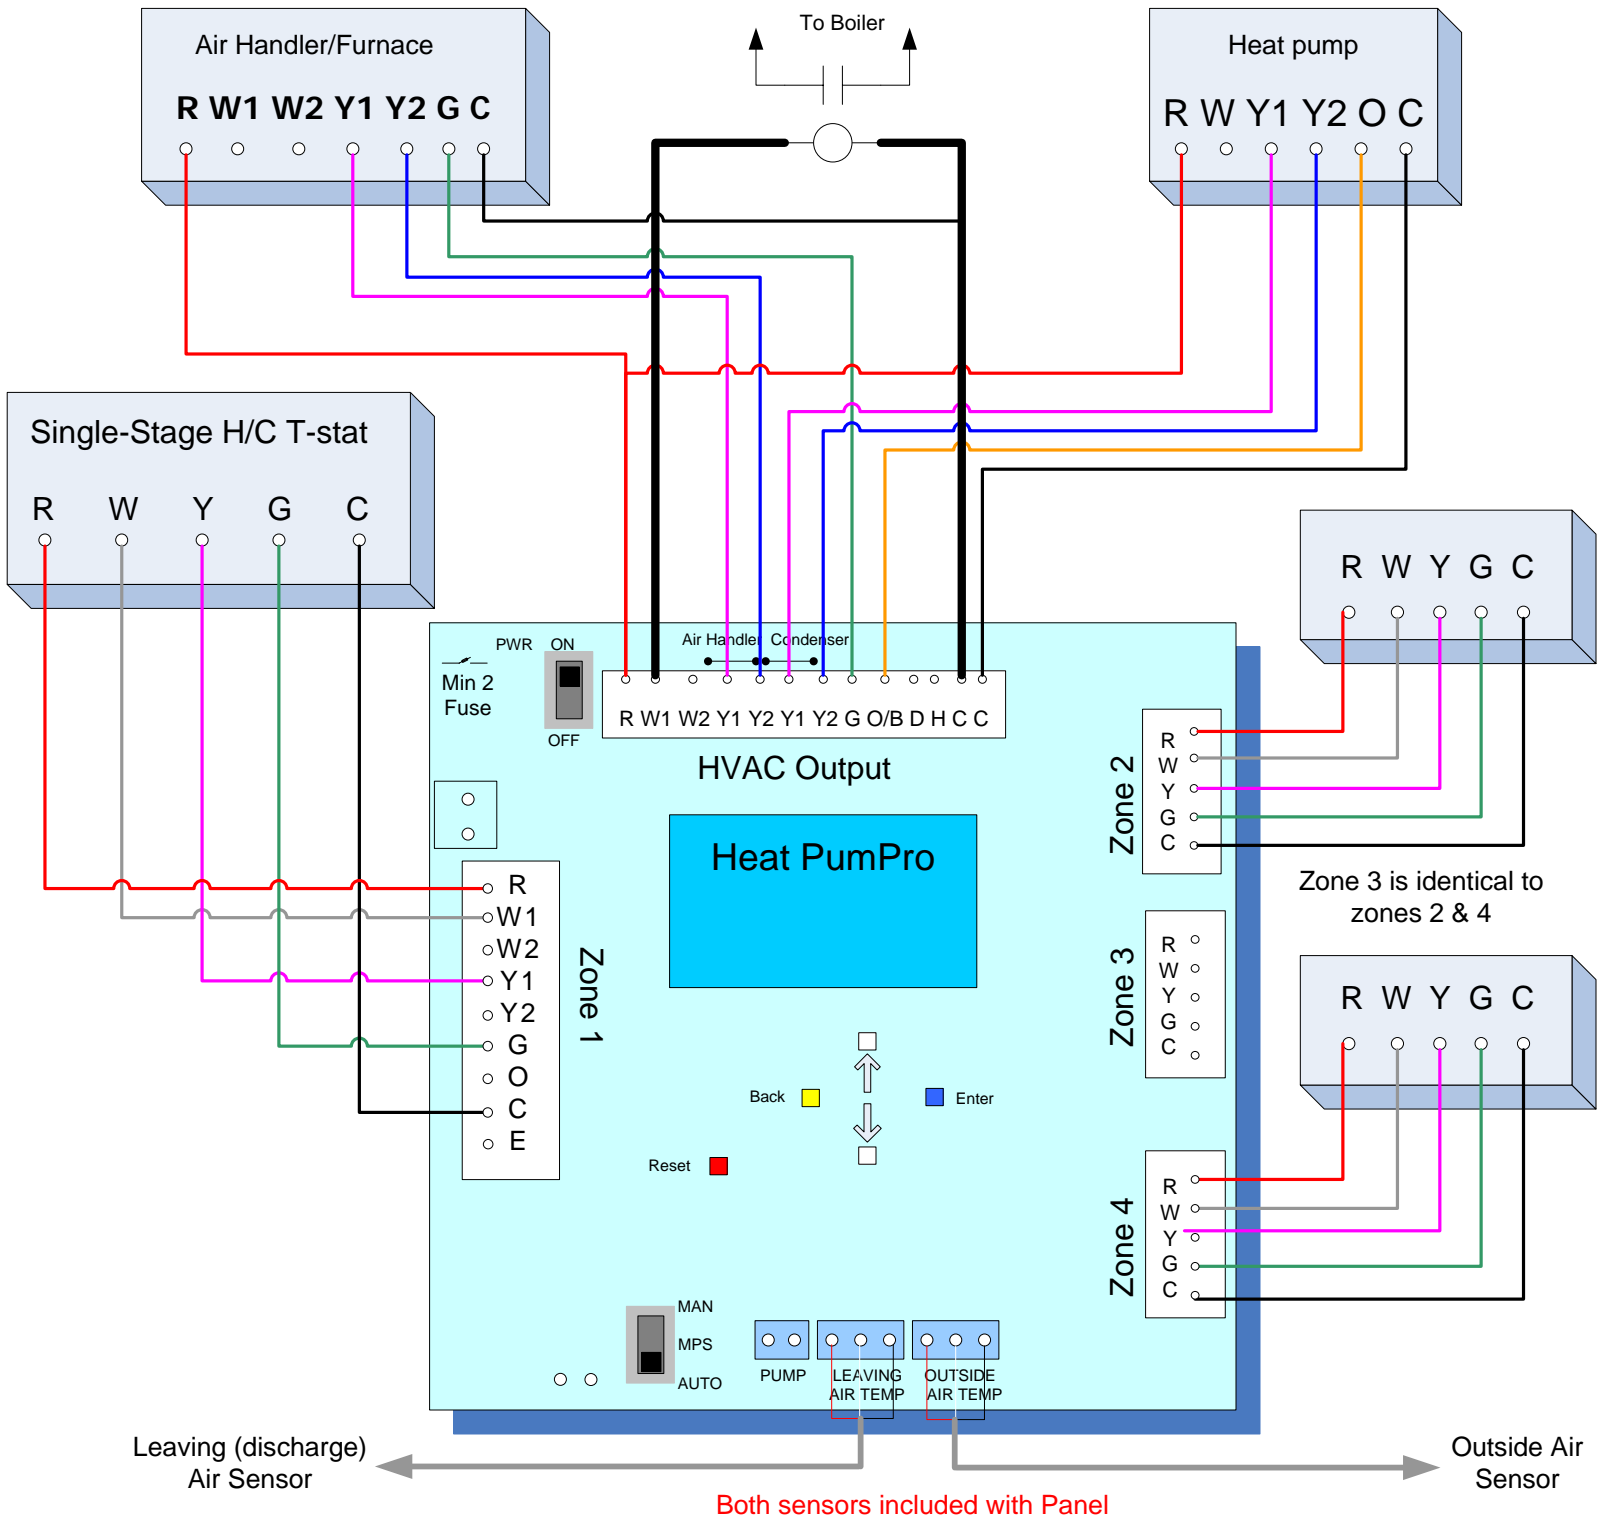

Arzel Zoning Technology, Inc.

Heat PumPro Diagram

All Thermostats are Basic Single-Stage Heat/Cool Type

Technical Support Hot-Line 1-800-611-8312

www.arzelzoning.com

© copyright 2009 by Arzel Zoning Technology, Inc. All rights Reserved