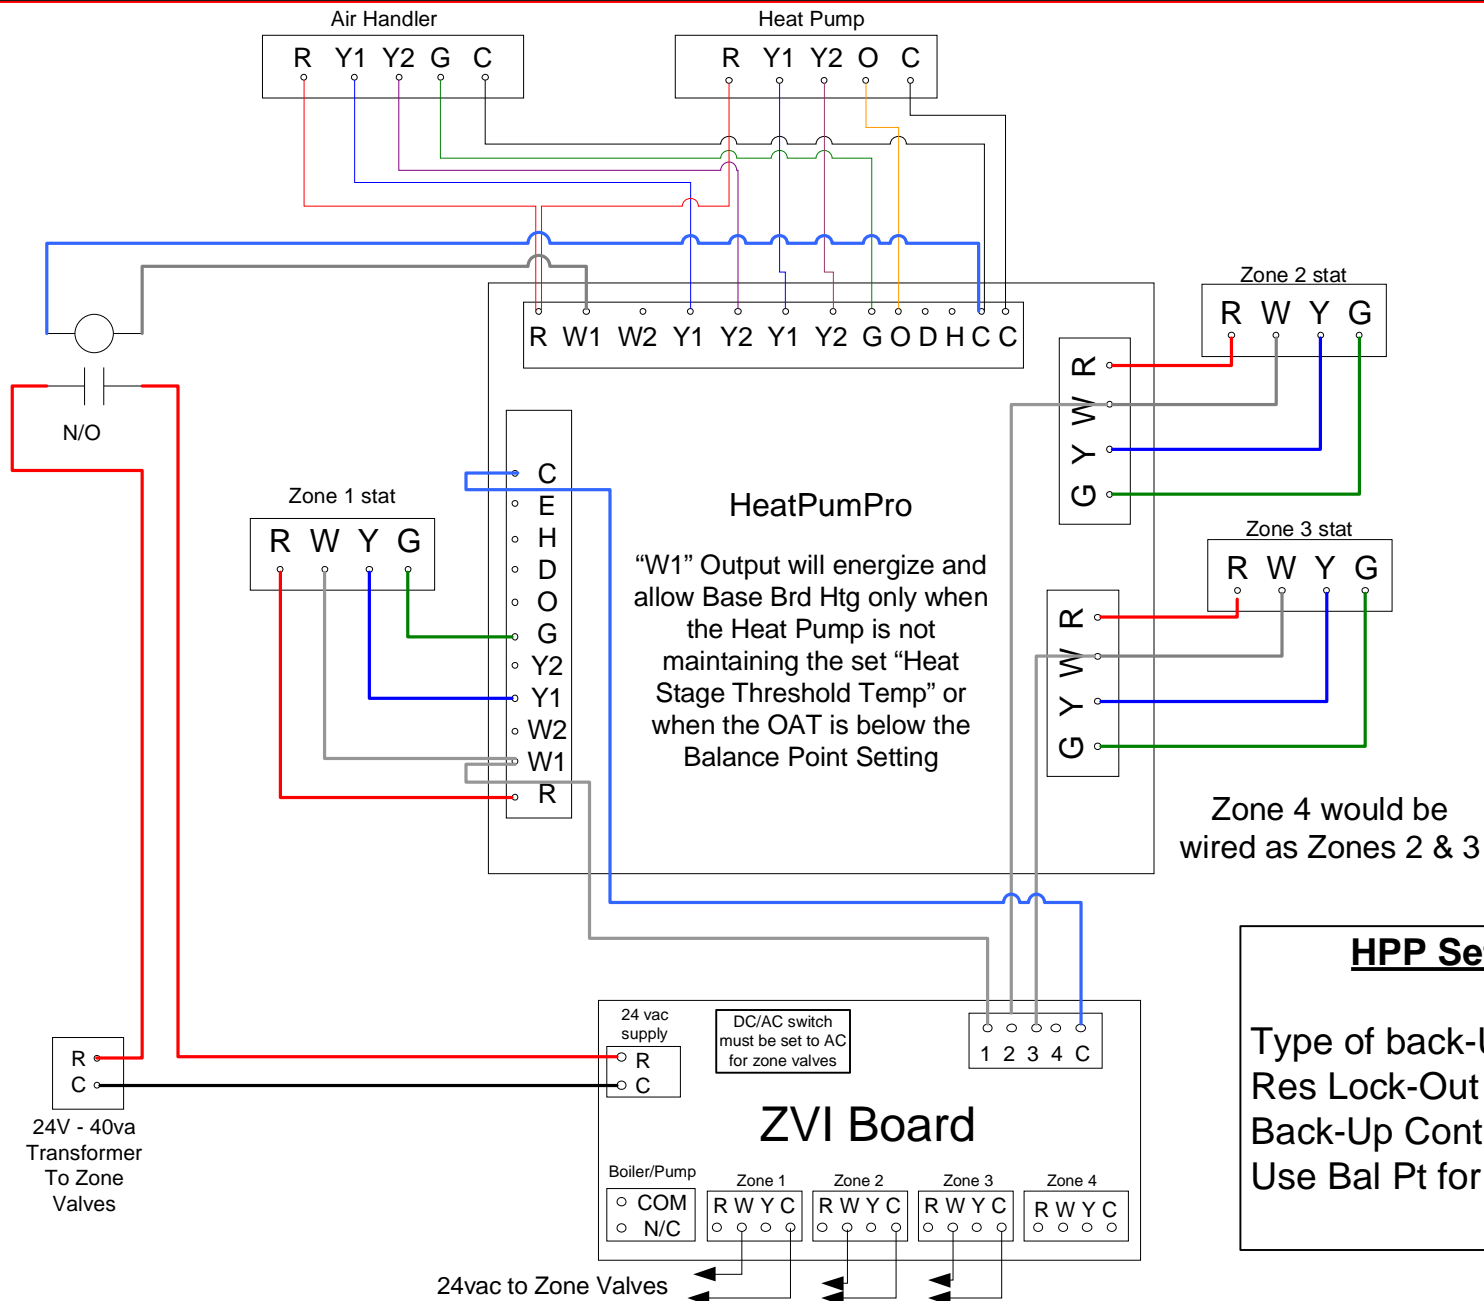

HeatPumPro™ w/ZVI Controlling Hydronic zone valves as back-up

HPP Set-Up settings

Type of back-Up - "Electric"
 Res Lock-Out OAT - "Lock-In"
 Back-Up Controls Fan - "True"
 Use Bal Pt for Elect - "True"

Description: HPP w/ ZVI to Zone Valves as BP back up

Drawing Number: HPP w ZVI to Zone Valves

Drawn By: jcr Date Drawn: 1-30-13 Revision Date: _____

Arzel Zoning Technology, Inc.
 4801 Commerce Parkway
 Cleveland, OH 44128
 Ph: 800-611-8312
 www.arzelzoning.com