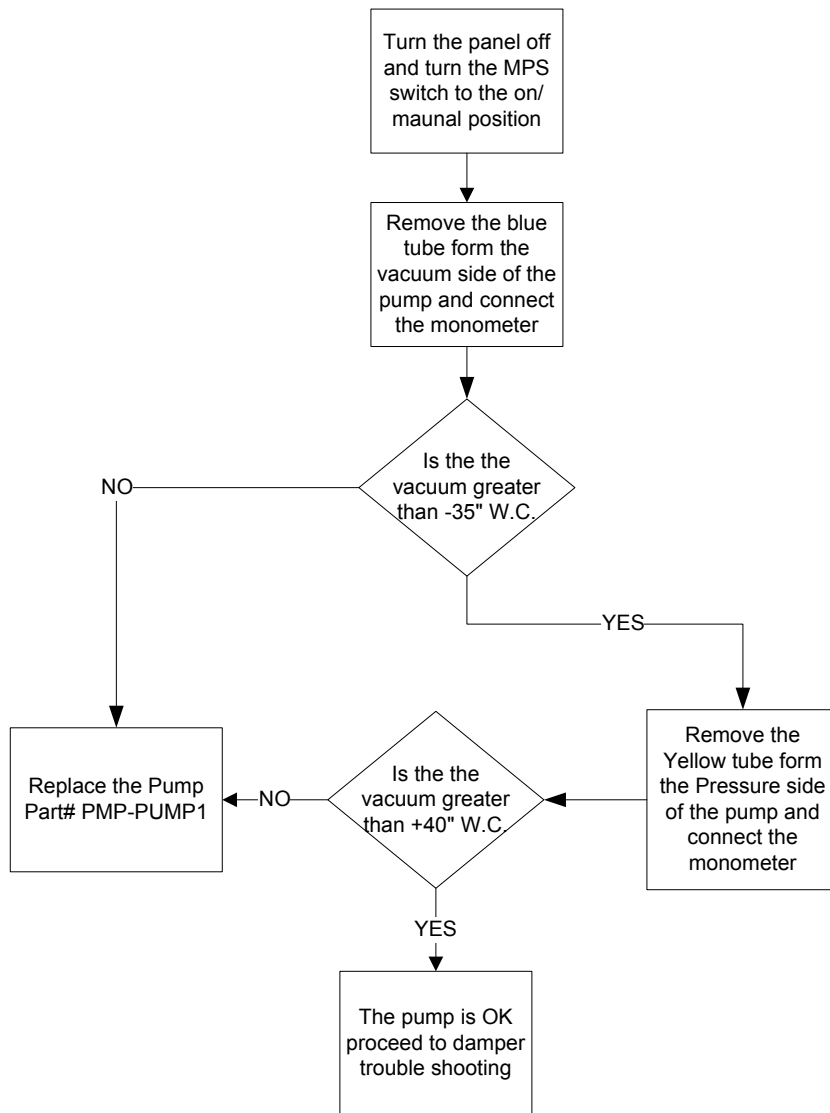

Pump Pressure/Vacuum test

A digital monometer that will measure at least 40" W.C. pressure and vacuum is required to properly test the pump.

Top View