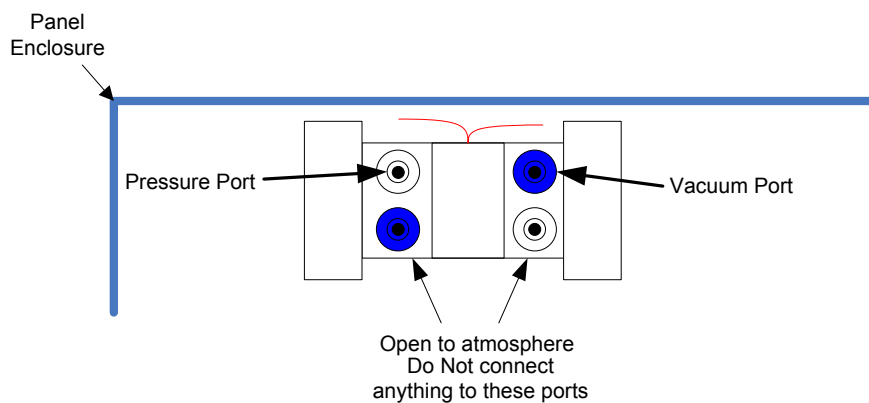

Pump Pressure/Vacuum test

A digital monometer that will measure at least 40" W.C. pressure and vacuum is required to properly test the pump.

Top View