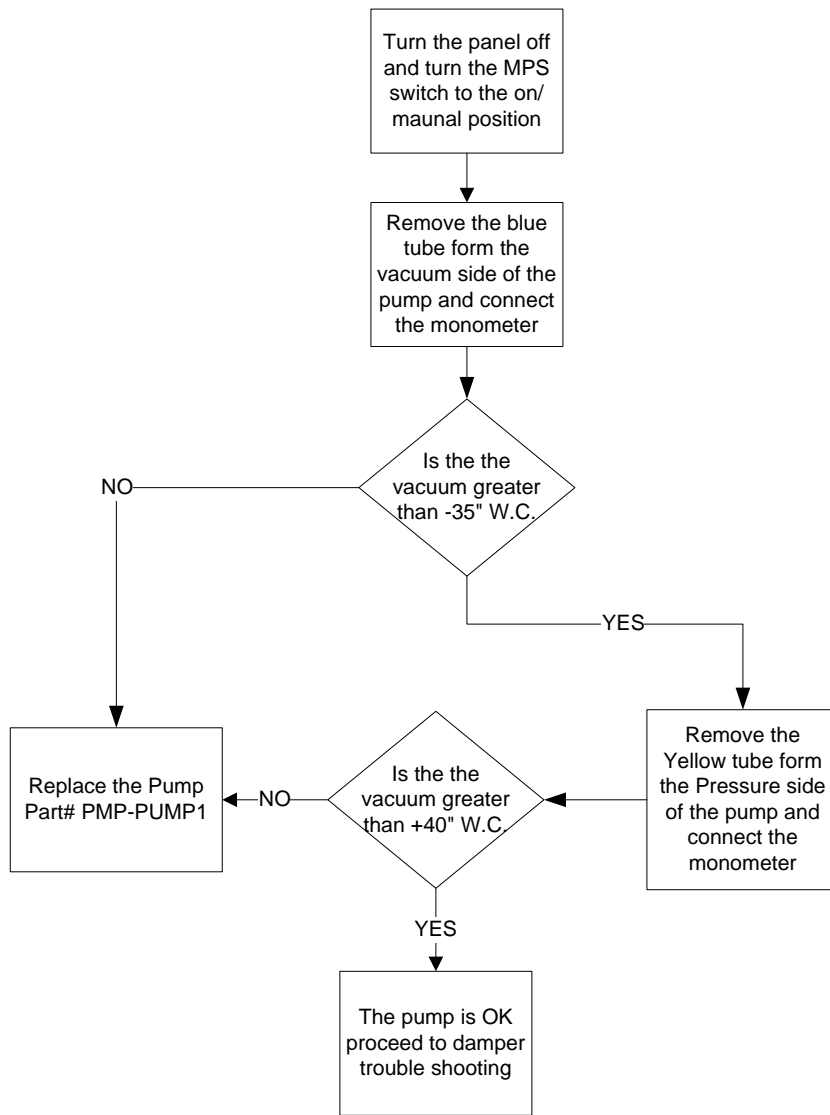

# Pump Pressure/Vacuum test

A digital monometer that will measure at least 40" W.C. pressure and vacuum is required to properly test the pump.

Top View