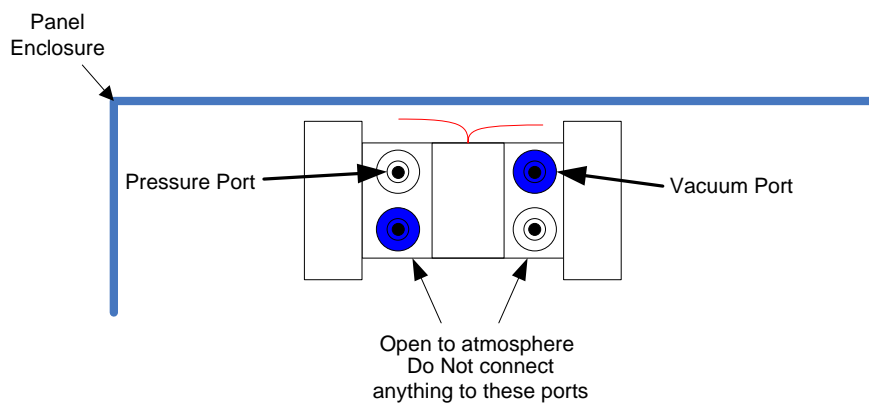

# Pump Pressure/Vacuum test

A digital monometer that will measure at least 40" W.C. pressure and vacuum is required to properly test the pump.

Top View