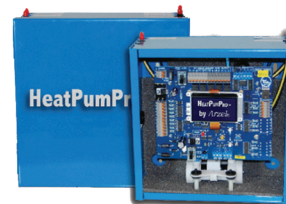

*metal enclosure
(may be any color)*

Technical Support

800-611-8312

7 days a week, 8am–9pm EST

www.arzelzoning.com

Phone: 216-831-6068 ~ **Fax:** 216-831-6074
4801 Commerce Parkway, Cleveland, OH 44128