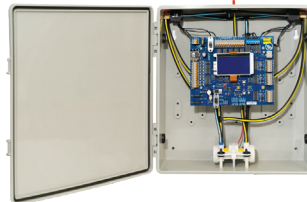

*polycarbonate
enclosure*